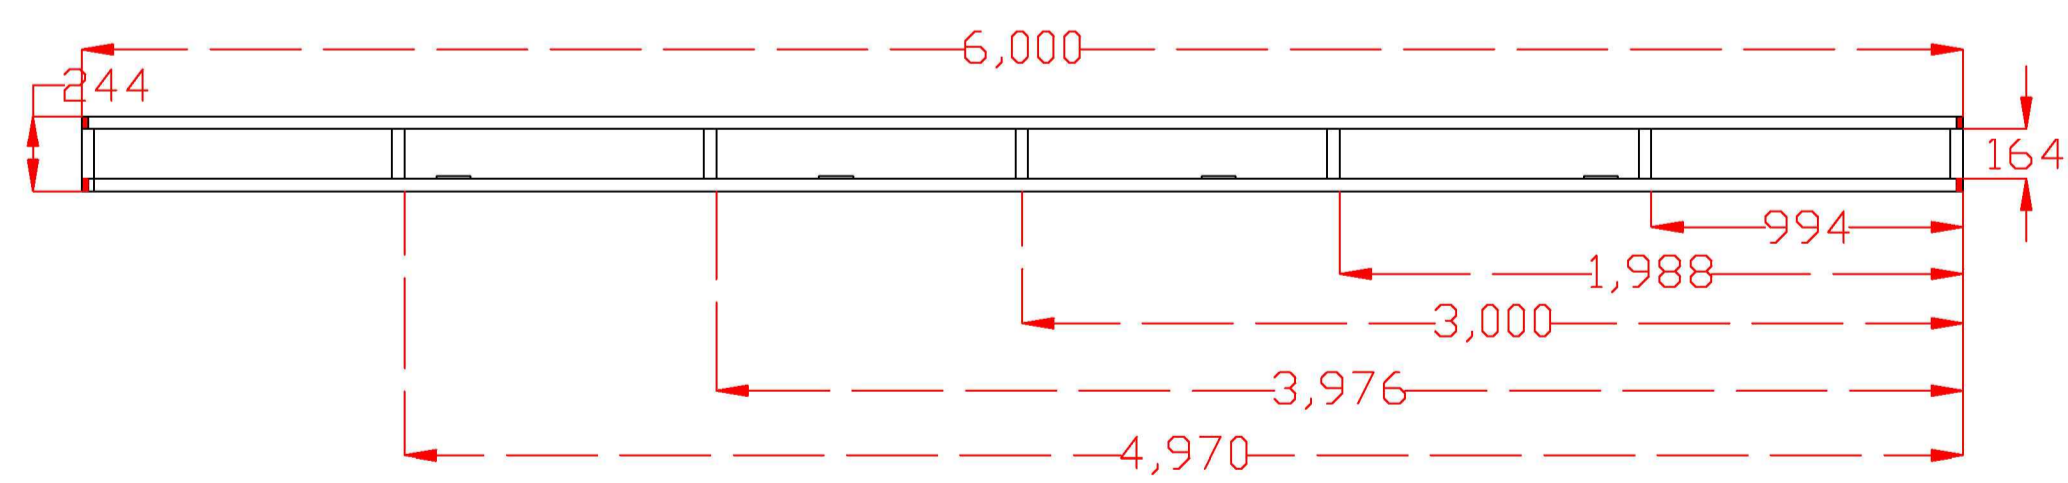

Truck Base

Front Elevation

Side Profile

Plan View

Production

A Number Set

Designer

Abi Emmett Project

Drawing Title

Truck Base

Date 20/5/20

Scale @ A1

Drawn by Grace Wines