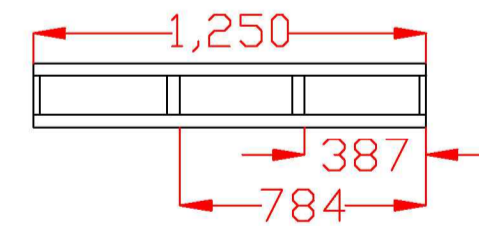

Truck Base

Front Elevation

Side Profile

Plan View

Production

A Number Set

Designer

Abi Emmett Project

Drawing Title

Truck Base

Date 20/5/20

Scale @ A1

Drawn by Grace Wines