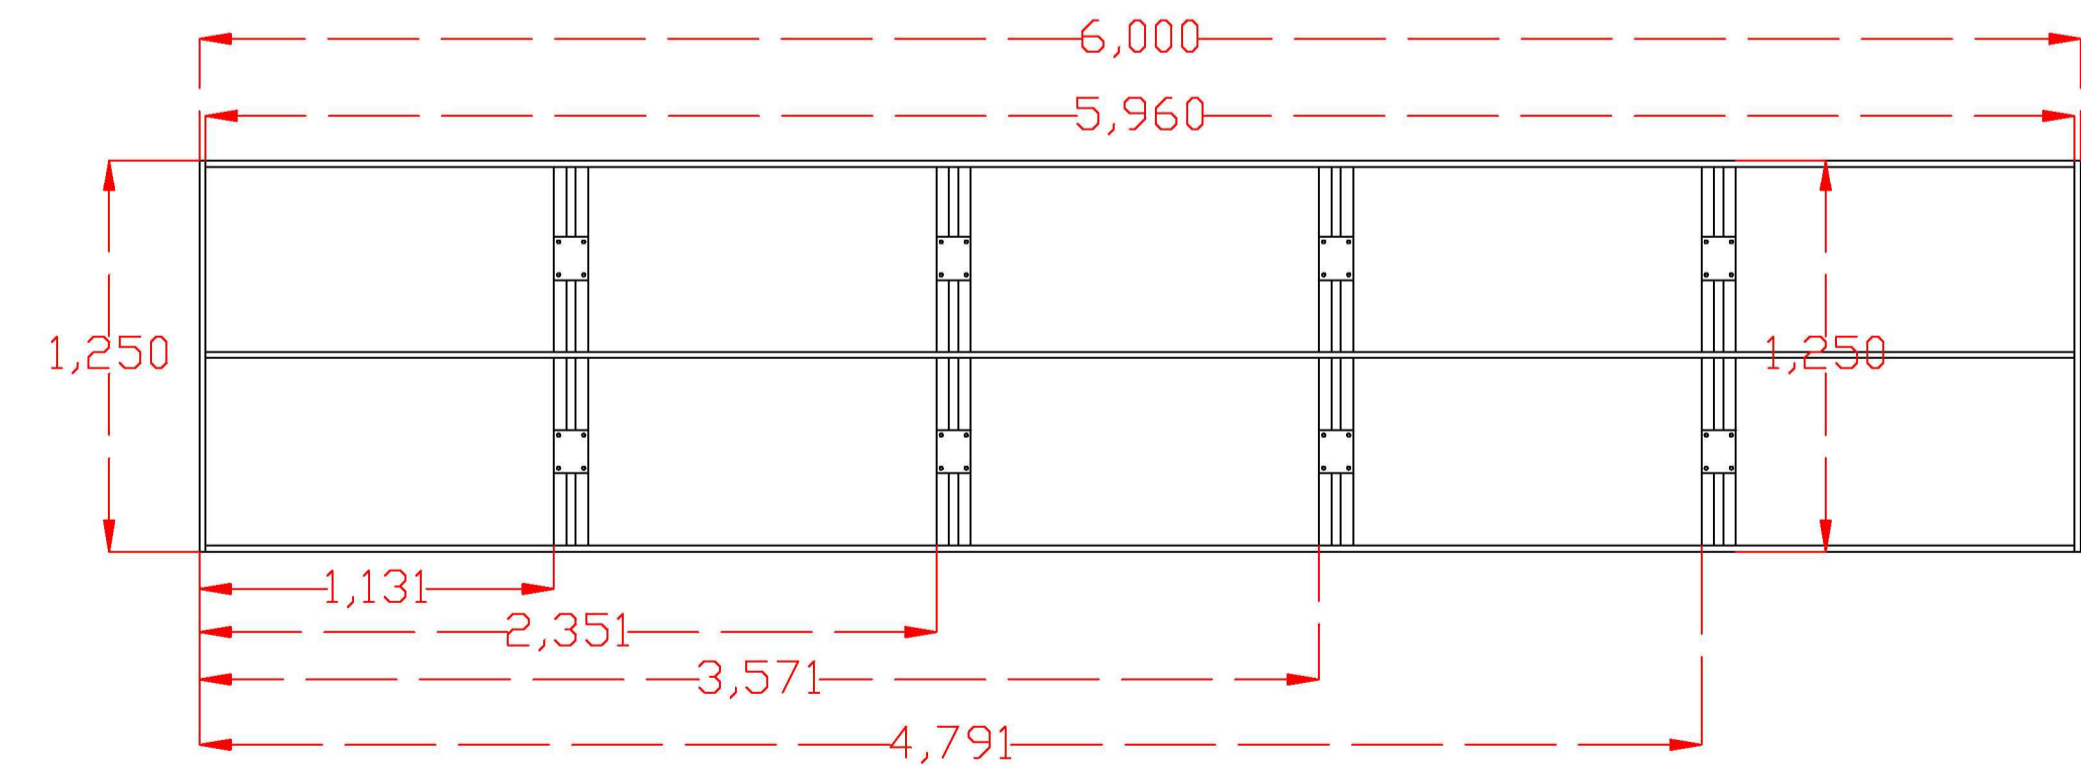

Truck Base

Front Elevation

Side Profile

Plan View

Production

A Number Set

Designer

Abi Emmett Project

Drawing Title

Truck Base

Date 20/5/20

Scale @ A1

Drawn by Grace Wines