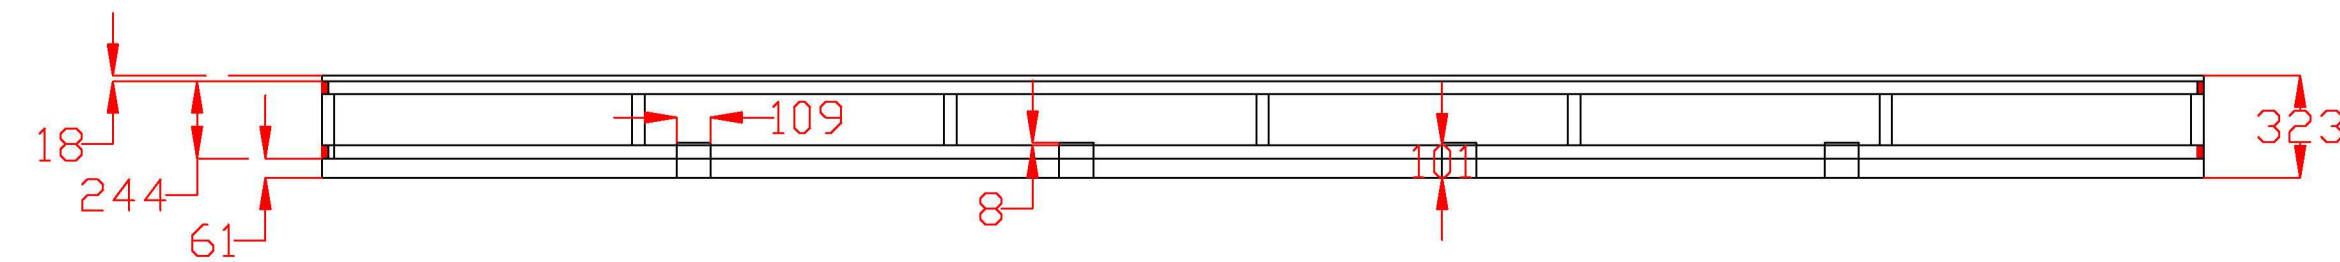

Truck Base

Front Elevation

Side Profile

Plan View

Production

A Number Set

Designer

Abi Emmett Project

Drawing Title

Truck Base

Date 20/5/20

Scale @ A1

Drawn by Grace Wines