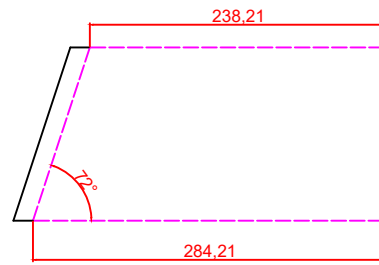

Gun Boxes

x4

x2

x2

x2

- Use 15mm MDF