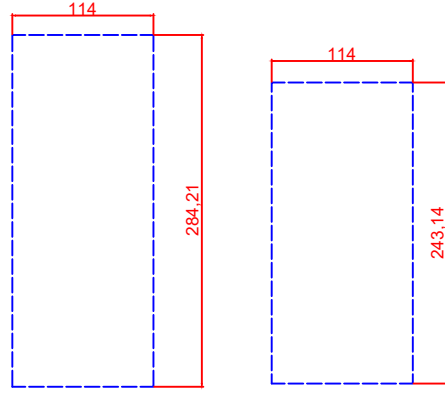

Gun Boxes

x4

x2

x2

x2

- Use 15mm MDF