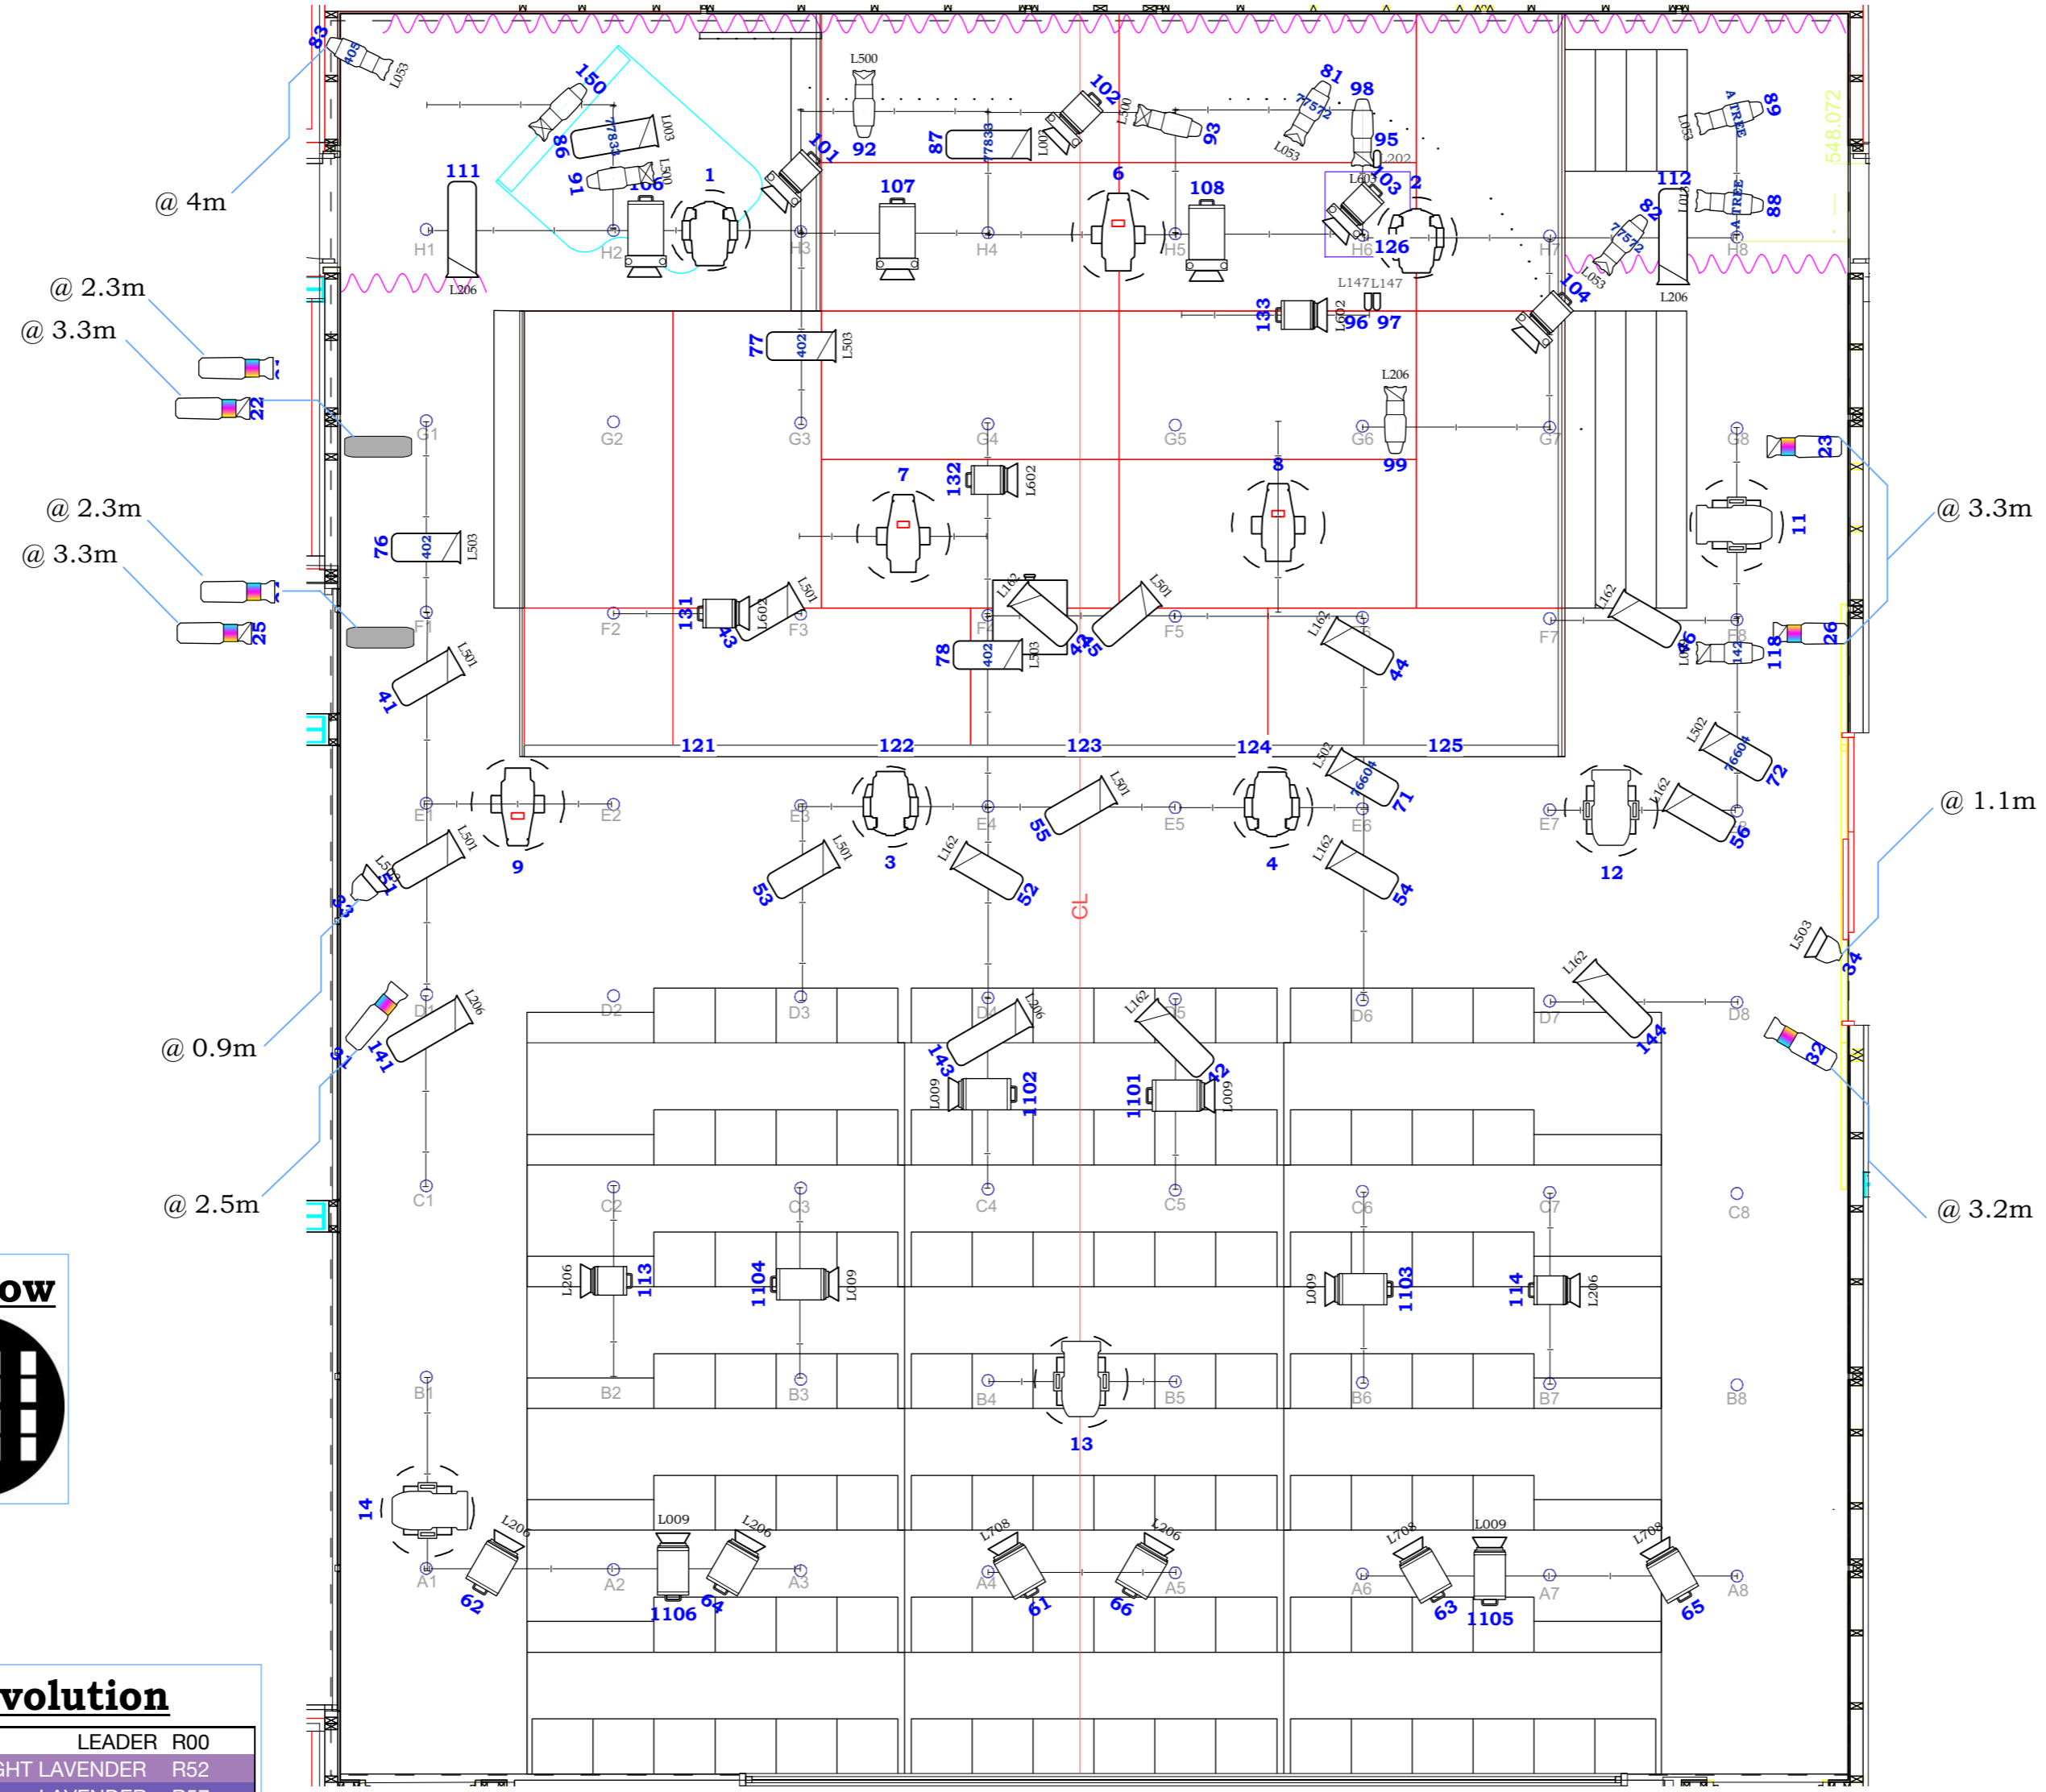

1 Plan View
Scale: 1:50

	ETC Source4 LED 36deg	4
	ETC Source4 LED 26deg	4
	ETC CE Source-4 50°	3
	ETC CE Source-4 36°	3
	ETC CE Source 4 26°	3
	ETC CE Source-4 19°	3
	Robert Juliat 611 SX	2
	Robert Juliat 613 SX	17
	Robert Juliat 614 SX	6
	F201	6
	F101	9
	ADB Lighting C203	3
	C103	7
	ETC Source4 PAR MFL	2
	USITT PAR MR-16	3
	Birdie-MFL	
	ETC Revolution	4
	MAC TW1	4
	Varilite VL1100 AI	4

Color	Size	Count
	L003	180mm 2
	L009	159mm 1
	L009	185mm 6
	L013	159mm 1
	L053	159mm 4
	L162	180mm 8
	L206	180mm 4
	L206	185mm 2
	L206	159mm 1
	L206	245mm 3
	L500	159mm 3
	L501	180mm 6
	L502	180mm 2
	L503	180mm 3
	L503	190mm 2
	L602	185mm 3
	L603	159mm 1
	L708	245mm 3

Notes:
1. Units 106>108 have standard scrolls, 101>104 have sunset/sunrise scrolls
2. Units 116 & 117 are handheld Prelude Fresnels, with L503
3. 1 Atmosphere Hazer USC, channel 501, 1 smoke machine under steel deck, channel 502
4. Projector shutter is channel 401
5. All boom and wall profiles to have top hats

Date: 16/03/20

Spring Opera
Scenes
Milton Court Studio
March 2020